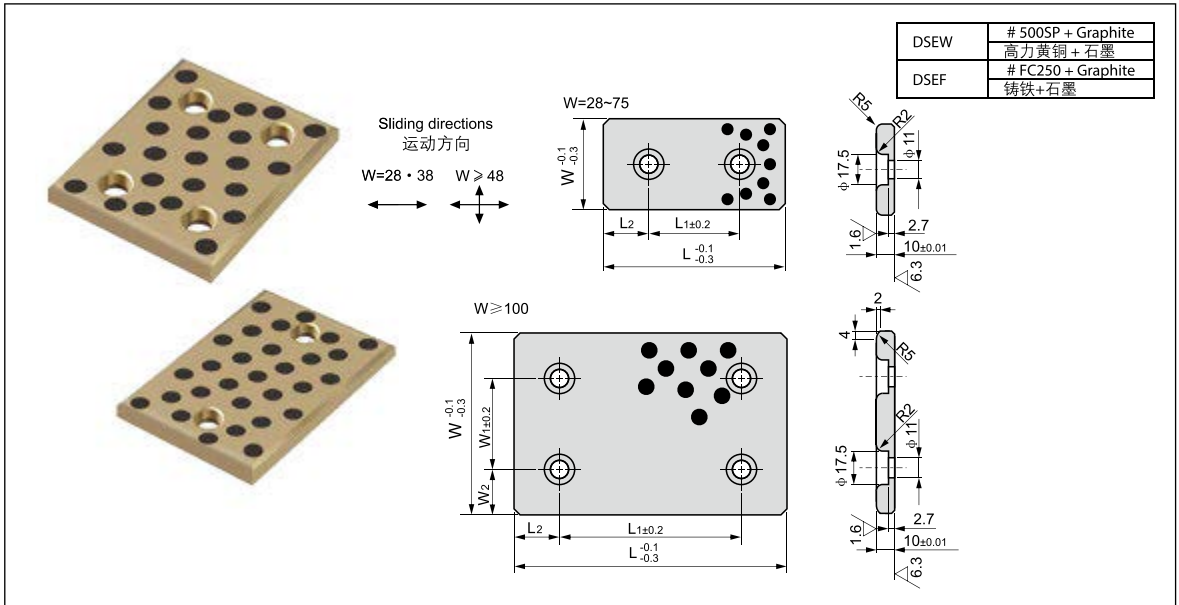

SPWP 自润滑板
SPWP Oilless Wear Plate

单位 (Unit): mm

型号规格 Standard No.	W	L	W ₁	W ₂	L ₁	L ₂
SPWP-28 × 75	28	75			45	15
SPWP-28 × 100		100			50	
SPWP-28 × 125		125			75	25
SPWP-28 × 150		150			100	
SPWP-38 × 75	38	75			45	15
SPWP-38 × 100		100			50	
SPWP-38 × 125		125			75	25
SPWP-38 × 150		150			100	
SPWP-48 × 75	48	75			45	15
SPWP-48 × 100		100			50	25
SPWP-48 × 125		125			75	
SPWP-48 × 150		150			100	
SPWP-48 × 200		200			150	
SPWP-58 × 75	58	75			45	15
SPWP-58 × 100		100			50	25
SPWP-58 × 150		150			100	
SPWP-58 × 200					200	

型号规格 Standard No.	W	L	W ₁	W ₂	L ₁	L ₂		
SPWP-75 × 75	75	75			25	25		
SPWP-75 × 100		100			50			
SPWP-75 × 125		125			-		-	75
SPWP-75 × 150		150						100
SPWP-75 × 200		200			150			
SPWP-100 × 100	100	100			50	25		
SPWP-100 × 125		125			75			
SPWP-100 × 150		150			25		100	
SPWP-100 × 200		200						150
SPWP-100 × 250		250	50		200			
SPWP-125 × 150	125	150			100	25		
SPWP-125 × 200		200			37.5		150	
SPWP-125 × 250		250						200
SPWP-150 × 150		150			150		100	25
SPWP-150 × 200	200		150					